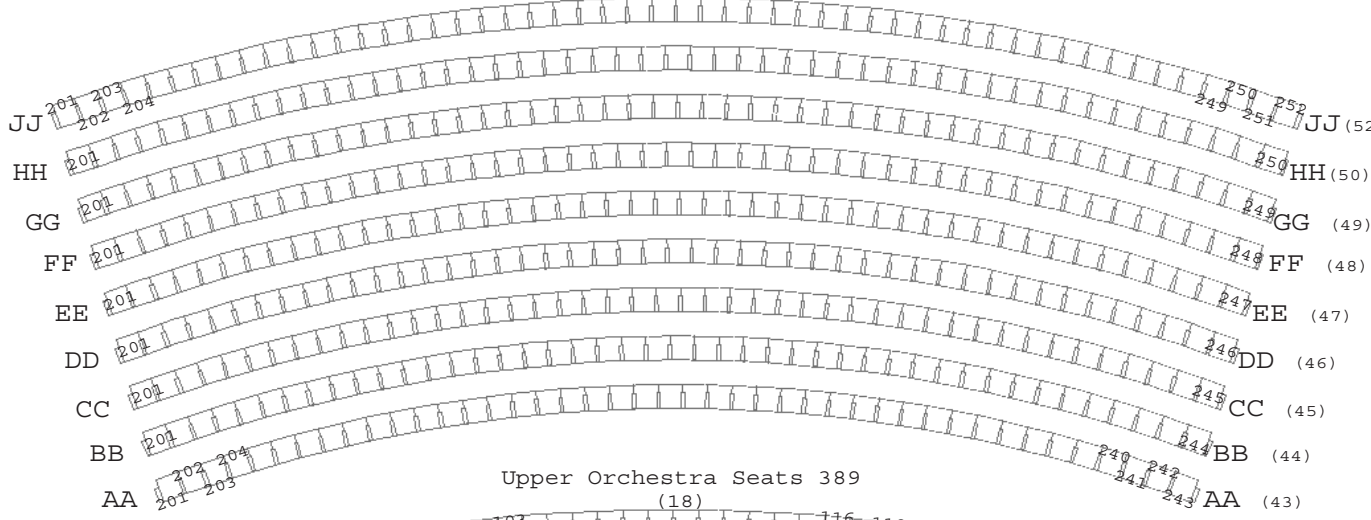

Bartlesville High School Auditorium

1208 Total Seats plus handicapped

22 = seat number
(22) = row capacity

Entire Orchestra Level Seats 784 plus handicapped

Balcony Seats 424

Upper Orchestra Seats 389

Lower Orchestra Seats 395 plus handicapped