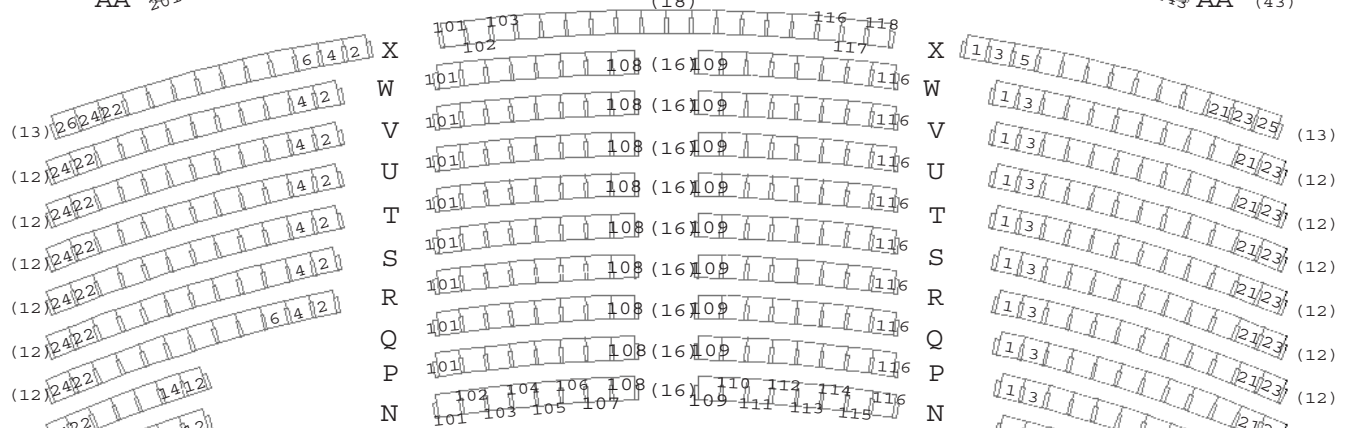

Bartlesville High School Auditorium

1208 Total Seats plus handicapped

22 = seat number
(22) = row capacity

Entire Orchestra Level Seats 784 plus handicapped

Balcony Seats 424

Upper Orchestra Seats 389

Lower Orchestra Seats 395 plus handicapped